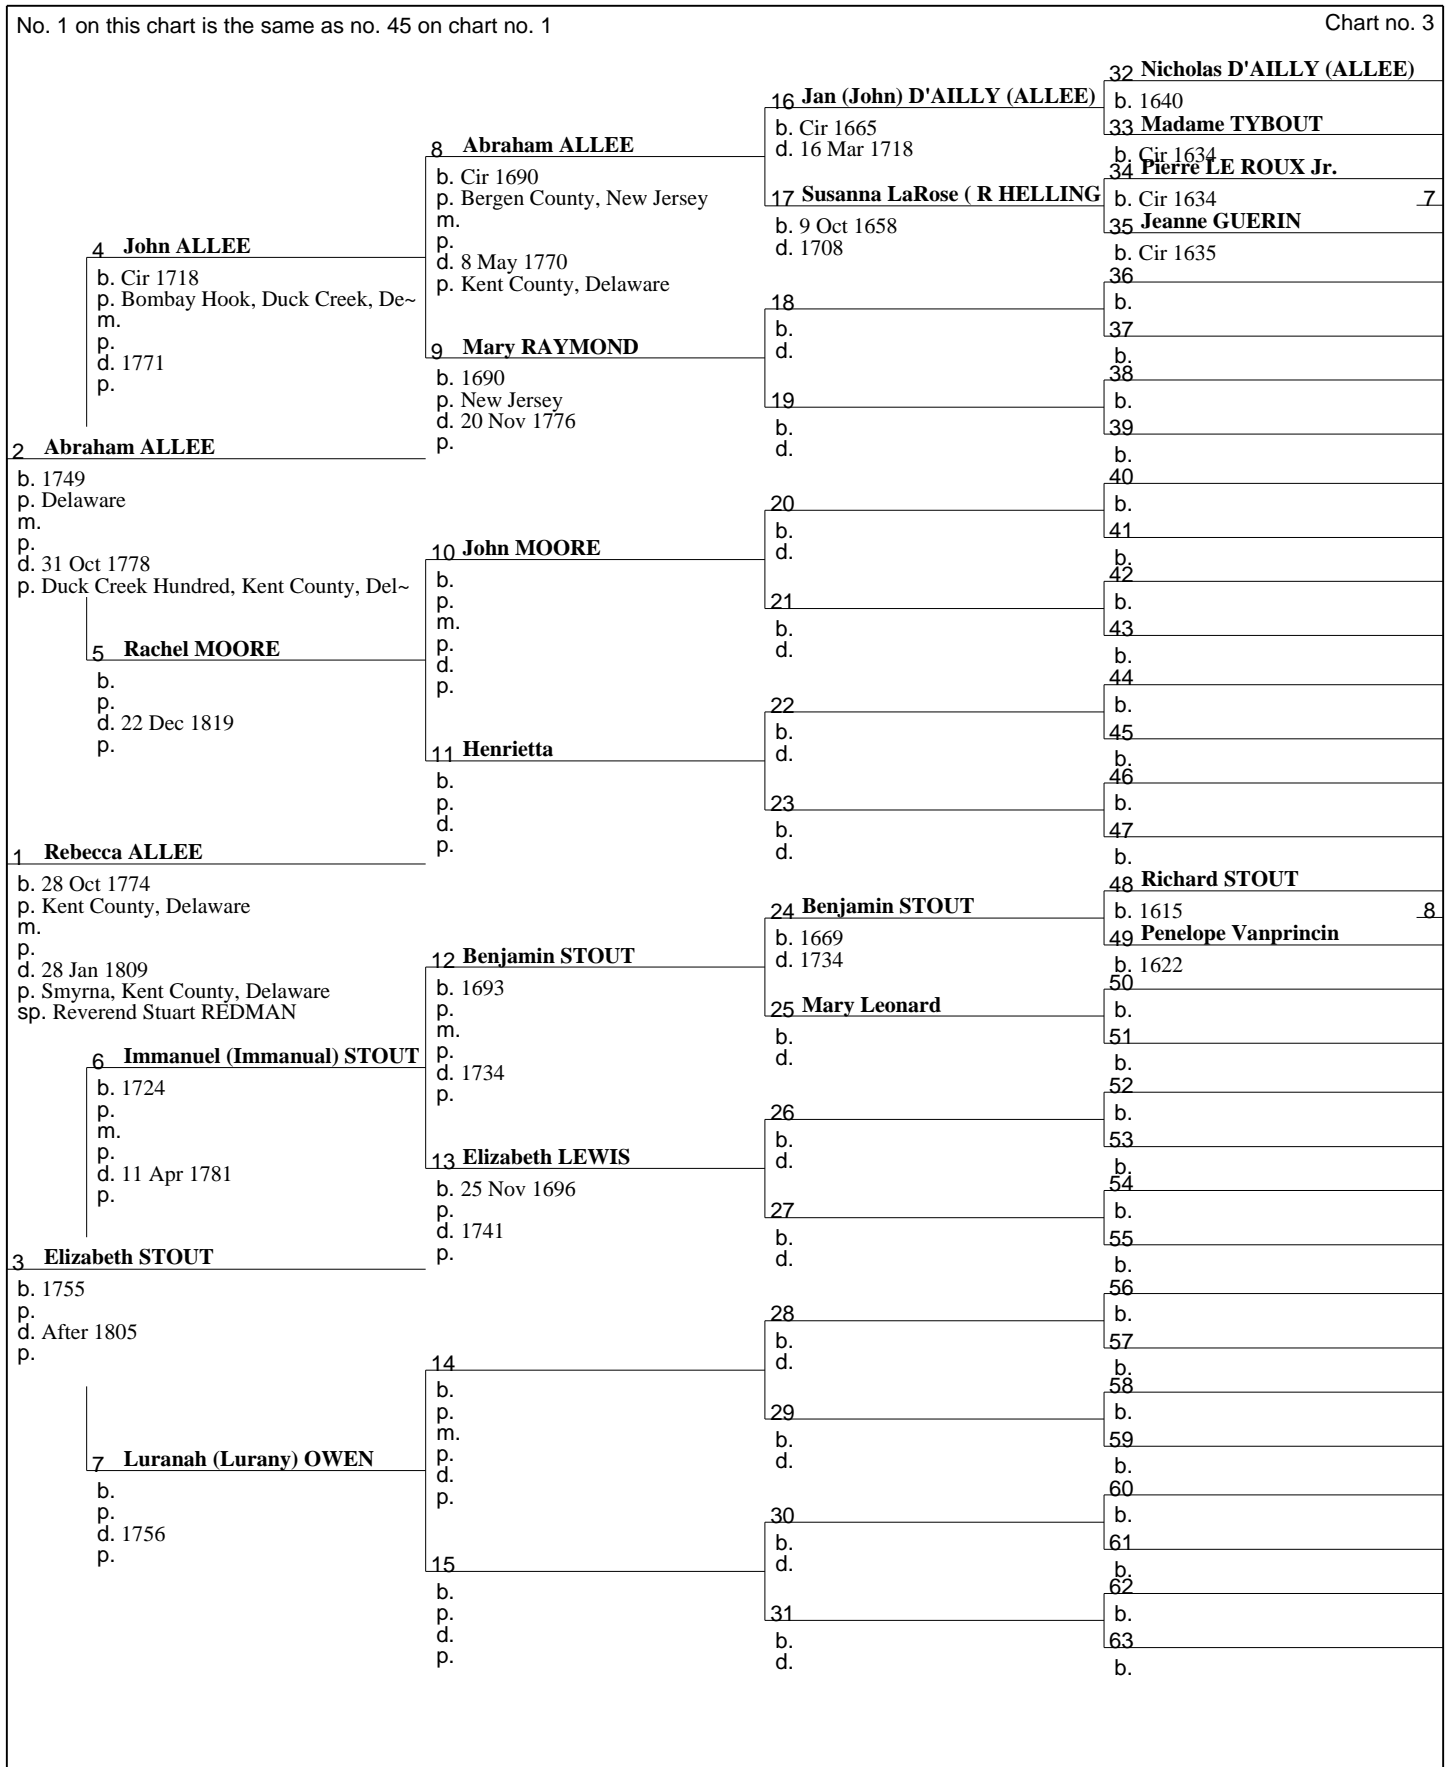

Pedigree Chart for John Windley WILSON Jr.

No. 1 on this chart is the same as no. 1 on chart no. 1		Chart no. 1
		32
		b.
		33
		b.
		34
		b.
		35
		b.
		36
		b.
		37
		b.
		38
		b.
		39
		b.
		40 Unknown
		b.
		41 Unknown
		b.
		42 Unknown DELANO
		b.
		43 Unknown
		b.
		44 Reverend Stuart REDMAN
		b. 1769 <u>2</u>
		45 Rebecca ALLEE <u>3</u>
		b. 28 Oct 1774
		46 STAPLEFORD
		b.
		47
		b.
		48
		b.
		49
		b.
		50
		b.
		51
		b.
		52
		b.
		53
		b.
		54
		b.
		55
		b.
		56 Thomas LLOYD
		b. 1784 <u>4</u>
		57 Jane DAVID
		b. 1790
		58 Daniel MORGANS
		b. 1788
		59 Mary DAVID <u>5</u>
		b. Jan 1788
		60 William WILLIAMS
		b. 1794
		61 Mary HUGH <u>6</u>
		b. 1797
		62 Joseph POWELL
		b. 1786
		63 Mary JENKINS
		b. 1791

Pedigree Chart for Rebecca ALLEE

Pedigree Chart for Thomas LLOYD

Pedigree Chart for Mary DAVID

No. 1 on this chart is the same as no. 59 on chart no. 1

Chart no. 5

Pedigree Chart for Mary HUGH

Pedigree Chart for Richard STOUT